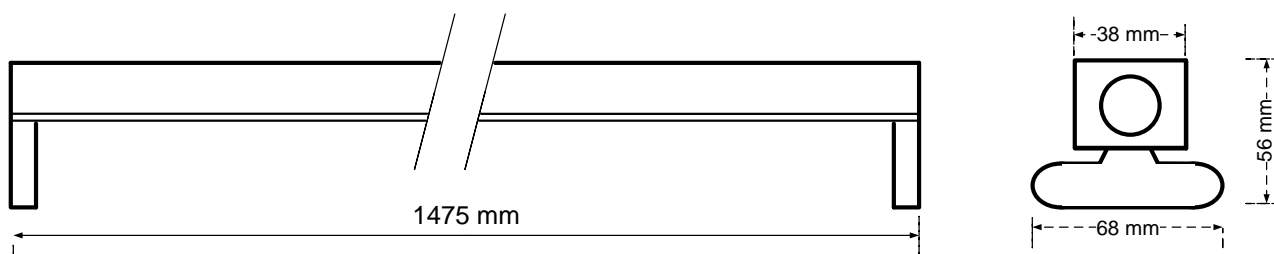

805-225

General Information

Order Code	805-225
Product Description	CYFELCO B T5 2X35W DALI
Application	Offices, shops, educational and public centres, etc.
Installation	Ceiling Surface Mounted Luminaire
Luminaire type	Slim Line Batten for T5 Lamps
Light Source	T5 Fluorescent Tube
Number of light sources	2 pcs (not included)
Gear	Vossloh-Schwabe DALI Electronic Ballast (HF)
Dimming	Dimmable
Standards	2014/30/EU Electromagnetic Compatibility Directive 2014/35/EU Low Voltage Directive
CE mark	Yes
Warranty	X years

Electrical Data

Lamp Power	35 W
Input voltage	220-240 V
Input Frequency	50-60 Hz
Protection class	Class I

Mechanical Characteristics

Housing Material	Sheet steel 0,5mm
Surface Finish	White powder coating (RAL 9003)
Ingress protection code	IP 20 [Finger-protected]
Mechanical impact protection code	IK03
Dimensions LxWxH	1475x38x56mm

Logistics

Packing	1 pc per resistant carton
Net weight	xx kg
Gross weight	xx kg
Volume	Xx m ³

Dimensional Drawing

ELMASCO INDUSTRIES S.A.

Head Office : 44 K. Palama, 14343 N. Chalkidona, Athens, Greece
 Production Plant : Ag. Adrianos, 21100 Nafplio, Greece
 Email: elmasco@elmasco.eu